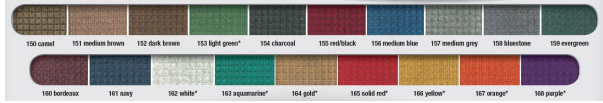

Waterhog Logo Inlay Mat: Color Options

FLOORMAT.COM
products with purpose.