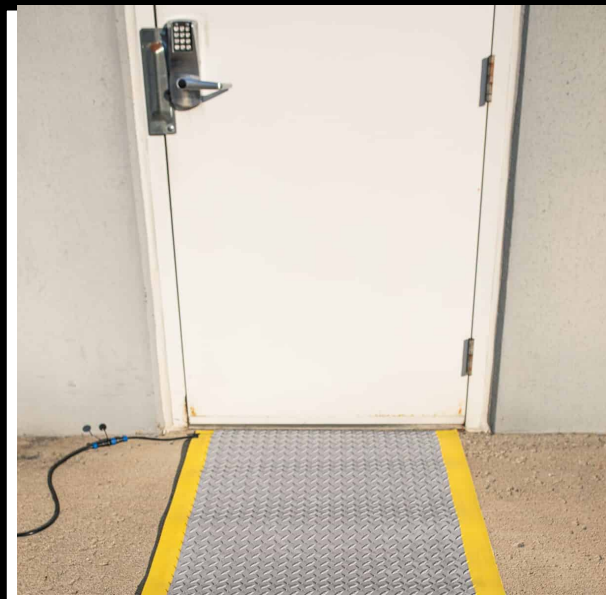

## ProHeat Snow Melting Floor Mat

Floormat.com's ProHeat Snow Melting Mat offers a medium-grade option to keep walkways and outdoor surfaces free of snow and ice during the winter season. These mats offer the most energy efficient option in snow melting mats manufactured today. Our unparalleled technology has created a matting system that does not require any special hardware or transformers and will not short or burn out. Three feet wide, the ProHeat mat is available in 3 walkway lengths and a stair tread version to complete your heating needs. Contact us at 614-207-2234 for custom lengths up to 50'.

- Melts up to 2" of snow per hour
- ETL approved