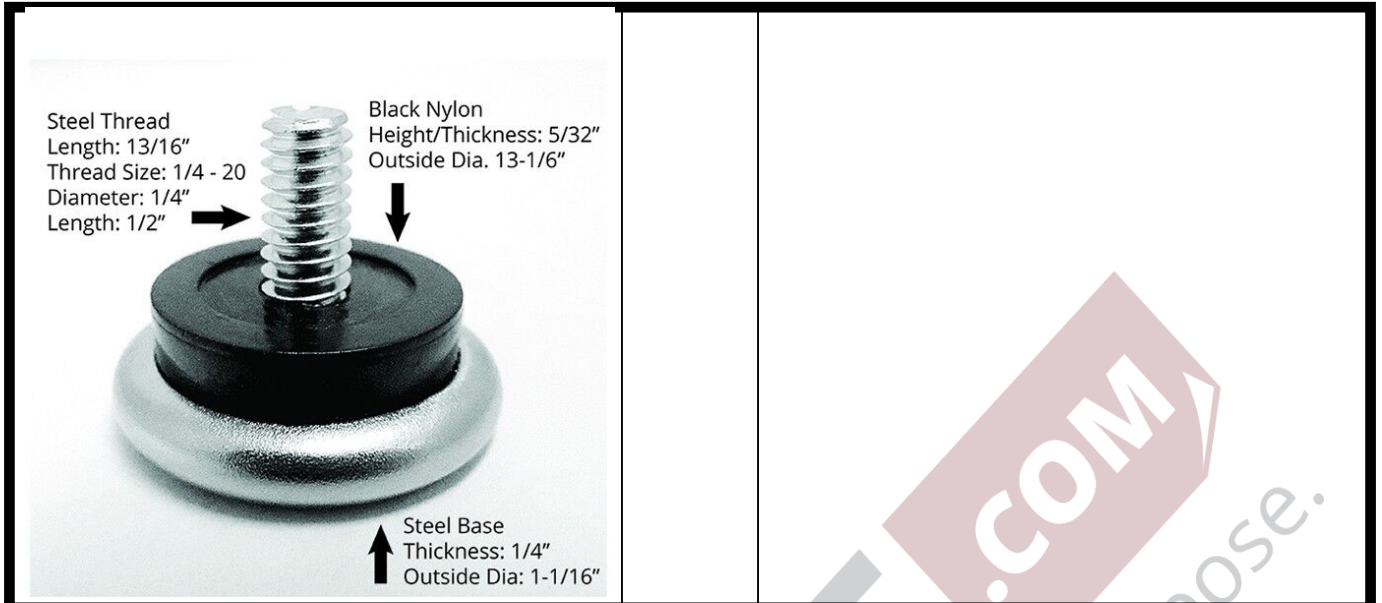

# Glide Table Non Leveling

## Machine Screw Non-Swivel Steel Base Glide.

- Eliminates carpet from being torn from chair legs that are missing glides
- Sold in packs of 24 each
- Easy to install